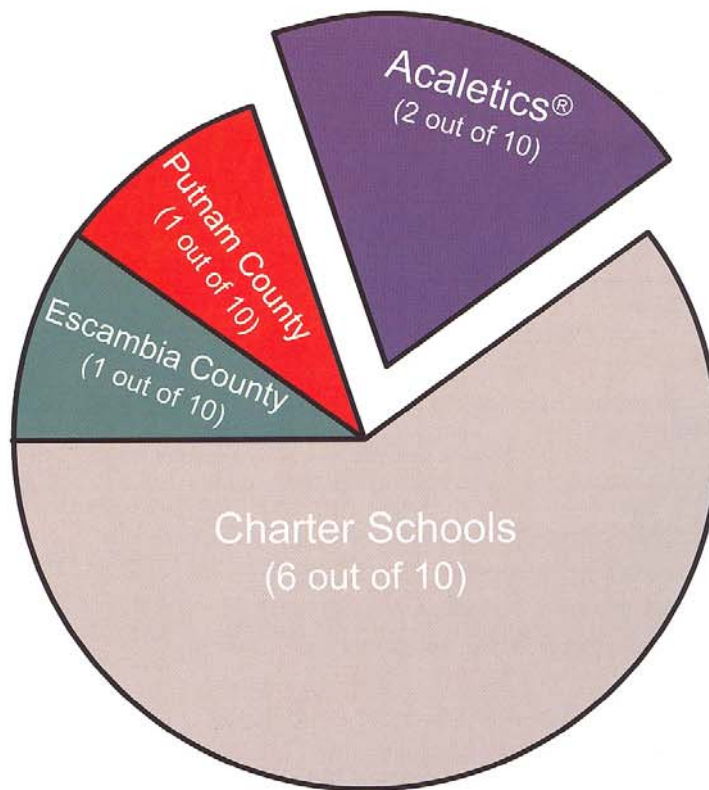

Math. Trust. Results.

2006 Florida's A+ Plan Results

Florida State's **Top 10** Schools Making Progress (Elementary, Middle, High and Combination Schools)

N $\approx$ 2,800 schools

*Note: 50% (2 out of 4) of Florida's non-charter schools in the **Top 10** partnered with Acaletics®.

Prep It UP!^{SM}

ACALETICS Schools are Highlighted!

Top 100 Elementary Schools for Making Progress

Rank	School	District	Points Earned 2006	Points Earned 2005	Difference 2005 to 2006
1	William D. Moseley Elementary School	Putnam	417	247	170
2	Lincoln Park Elementary School	Escambia	377	243	134
3	Park Elementary School	Highlands	426	304	122
4	Larkdale Elementary School	Broward	371	251	120
5	Janie Howard Wilson School	Polk	421	306	115
6	Jefferson County Elementary School	Jefferson	378	266	112
6	Hollywood Academy Of Arts & Science	Broward	456	344	112
8	Myakka City Elementary School	Manatee	409	299	110
9	Palm River Elementary School	Hillsborough	411	302	109
10	Lake Shipp Elementary School	Polk	412	308	104
11	Wayman Academy Of The Arts	Duval	362	261	101
12	J. Colin English Elementary School	Lee	413	316	97
13	Shaw Elementary School	Hillsborough	376	282	94
14	Royal Palm Elementary School	Dade	511	420	91
15	Stewart Street Elementary School	Gadsden	367	279	88
15	Joseph Williams Elementary School	Alachua	437	349	88
15	Hollywood Park Elementary School	Broward	463	375	88
18	Tangelo Park Elementary School	Orange	424	337	87
18	Tildenville Elementary School	Orange	464	377	87
20	Pinetta Elementary School	Madison	462	376	86
21	Toussaint L'Ouverture Elementary	Dade	373	288	85
21	Cooper City Elementary School	Broward	494	409	85
23	Edgewater Elementary School	Escambia	388	304	84
24	Morrow Elementary School	Broward	401	318	83
24	Davie Elementary School	Broward	466	383	83
26	Deerwood Elementary School	Osceola	389	307	82
26	Horizon Elementary School	Broward	480	398	82
28	Just Elementary	Hillsborough	297	216	81
28	Foster Elementary School	Hillsborough	368	287	81
28	Prairie View Academy	Alachua	378	297	81
31	Webster Elementary School	Sumter	448	368	80
32	Edison Elementary School	Hillsborough	358	279	79
32	Mater Academy East Charter	Dade	504	425	79
34	J. J. Finley Elementary School	Alachua	467	390	77
35	McDonald Elementary School	Hillsborough	395	319	76
35	Lauderhill Paul Turner Elementary School	Broward	425	349	76
37	Sabal Palm Elementary School	Leon	426	351	75
38	Edgewood Academy	Lee	377	303	74
38	Wimauma Elementary School	Hillsborough	471	397	74
38	Sessums Elementary School	Hillsborough	485	411	74
41	George S. Hallmark Elementary	Escambia	316	243	73
41	Joseph Finegan Elementary School	Duval	446	373	73
41	Ridgeview Global Studies Academy	Polk	448	375	73
44	West Oaks Elementary School	Orange	363	291	72